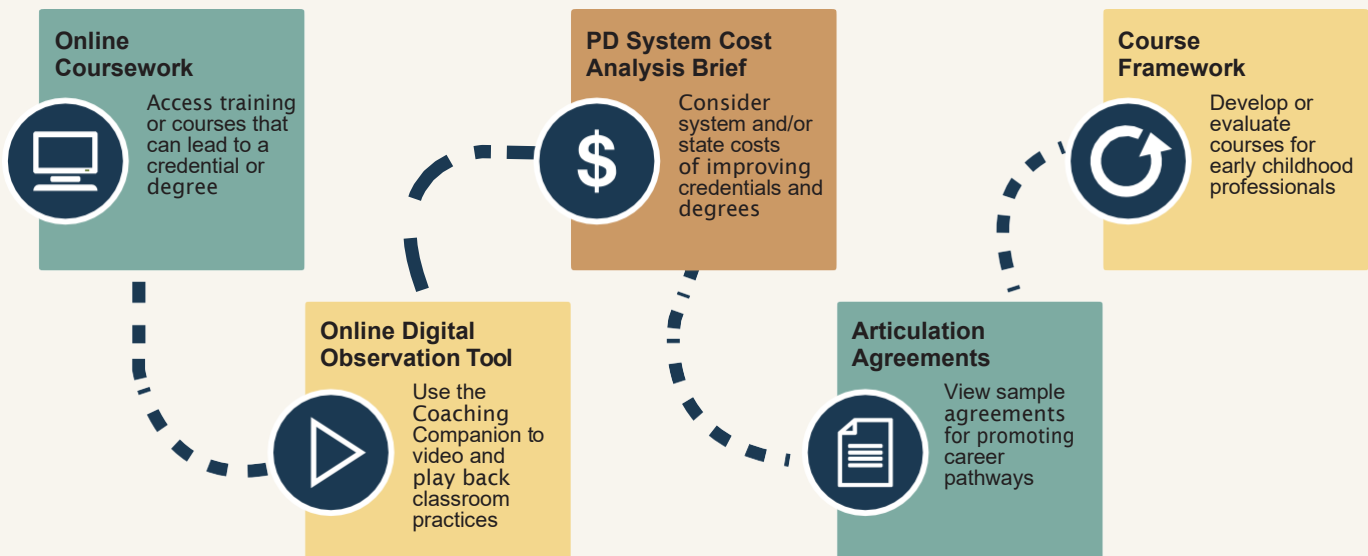

Our resources include: